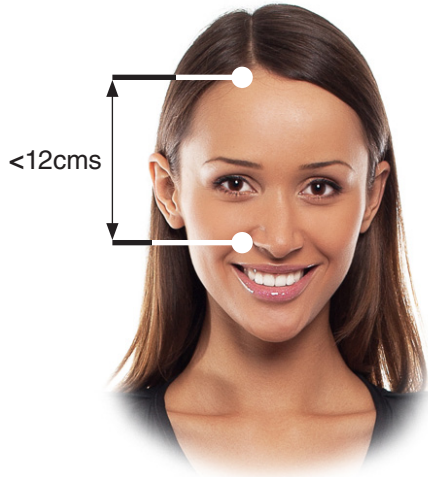

## Eclipse S - size guide

Suitable when the distance from the top of the forehead to the side of the nose is **LESS** than 12cms

## Eclipse L - size guide

Suitable when the distance from the top of the forehead to the side of the nose is **MORE** than 12cms